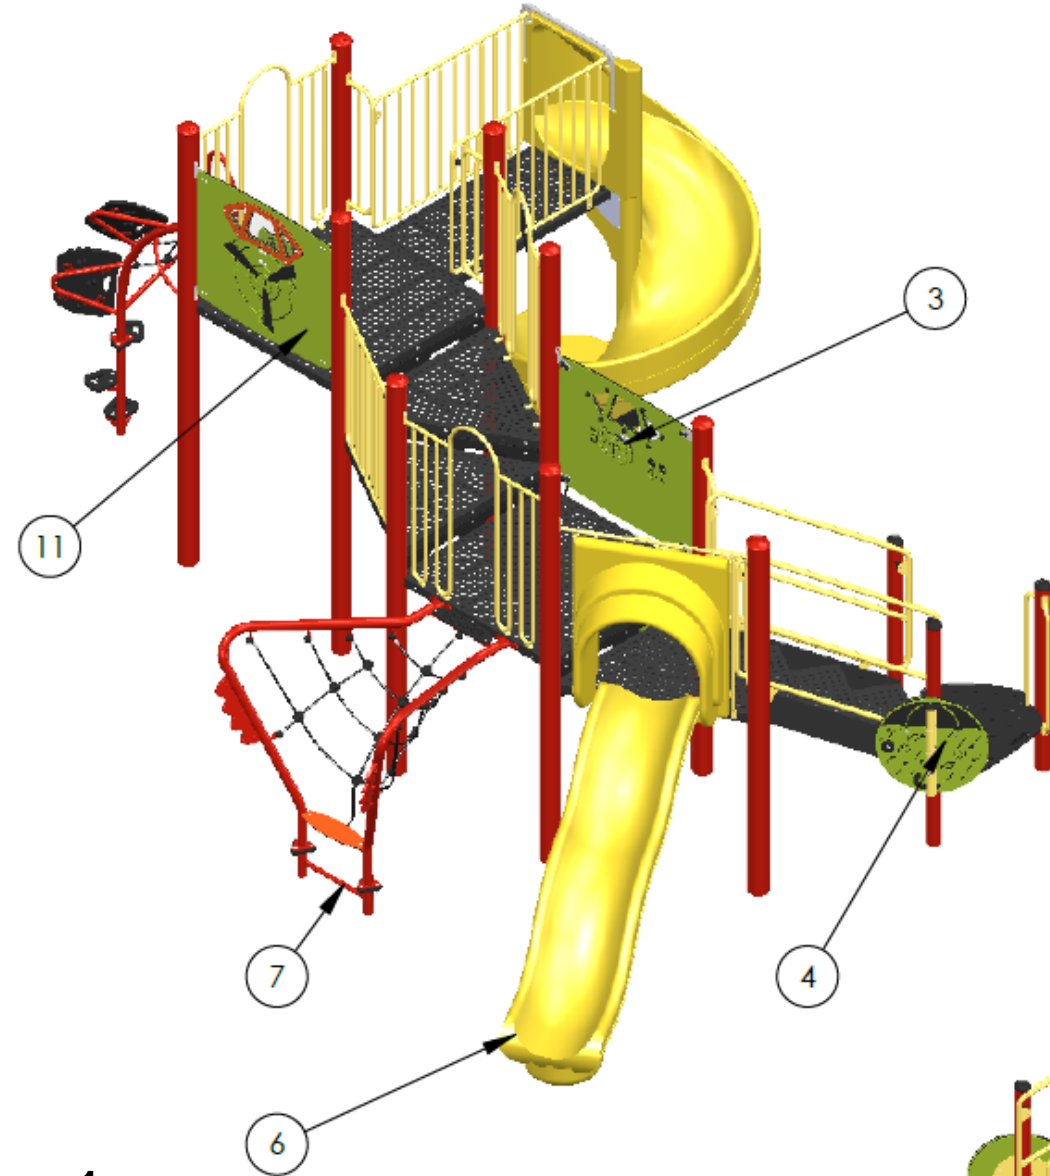

#	DESCRIPTION
1	Arched safety railing with 5'-6" cable (44)
2	4' Transfer station (44)
3	Rocket Steering Wheel (Panel)
4	Rain Stick (3.5 dia.post)
5	Spiral Slide (44)
6	4' Slide with wave
7	4'-6 Adventure Climber
8	(6') Origin climber 2
9	5'-6 Climbing Wall (44)
10	Control Panel (44)
11	Driving station panel (Airplane)(44)

**DALHOUSIE SOUTH PARK /
PARC DALHOUSIE SUD**
RUE 343 BELL STREET SOUTH - OTTAWA

View 1:
Proposed Age 2-12 Playground Structure

View 2:
Proposed Age 2-12 Playground Structure

Proposed Swing: "Biggo Spia Solo"

View 1

View 2