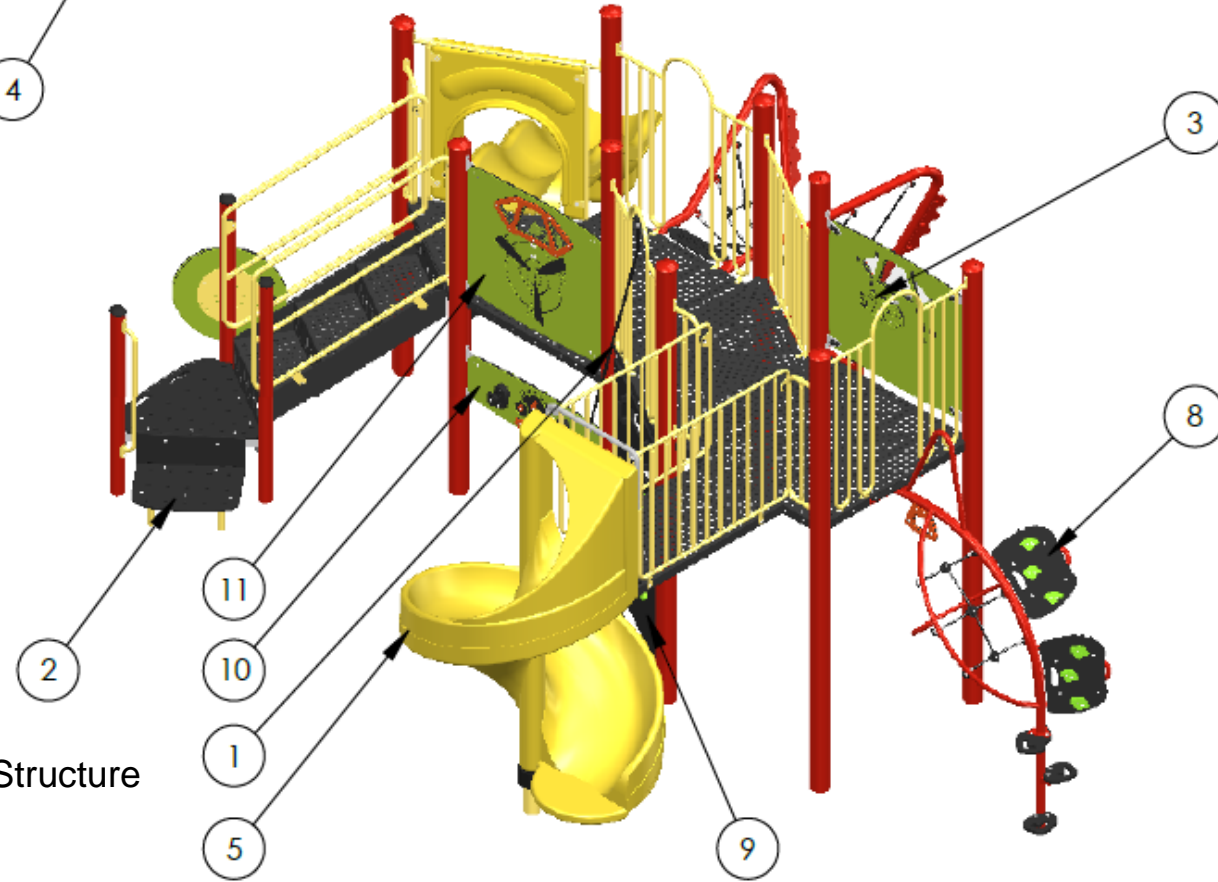

#	DESCRIPTION
1	Arched safety railing with 5'-6" cable (44)
2	4' Transfer station (44)
3	Rocket Steering Wheel (Panel)
4	Rain Stick (3.5 dia.post)
5	Spiral Slide (44)
6	4' Slide with wave
7	4'-6 Adventure Climber
8	(6') Origin climber 2
9	5'-6 Climbing Wall (44)
10	Control Panel (44)
11	Driving station panel (Airplane)(44)

**DALHOUSIE SOUTH PARK /
PARC DALHOUSIE SUD**
RUE 343 BELL STREET SOUTH - OTTAWA

View 1:
Proposed Age 2-12 Playground Structure

View 2:
Proposed Age 2-12 Playground Structure

Proposed Swing: "Biggo Spia Solo"

View 1

View 2